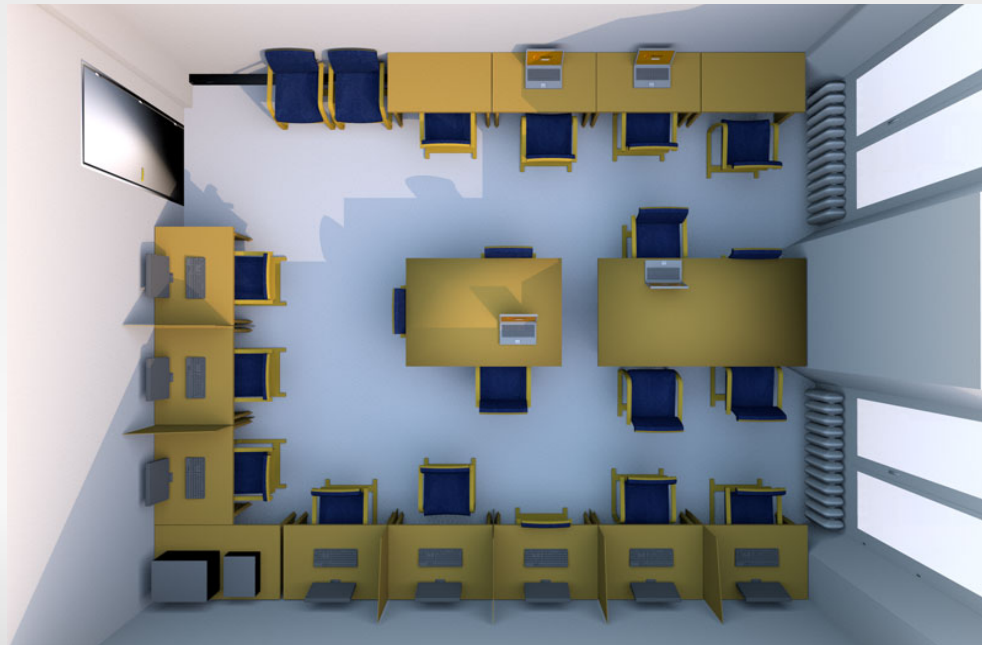

Internet, Wi-Fi and IT - CUNI, Faculty of Education

■ Study room ('Studovna')

- Ground floor (behind entrance glass door turn left, then go through the corridor and turn 2 x right)
- PC Logging: *host* + *uživatel* + no password
- Internet, Printer, Scanner

'Kiosks' - internet access in the corridors

- **Ground floor**
 - Linux
- **1st floor**
 - MS Windows

Wake up by **pressing space bar.**

Internet, Wi-Fi and IT - CUNI, Faculty of Education

- **PC study room with Wi-Fi**
 - **R110** - 1st floor, turn left from the stairs, go round the building.
 - **Currently in reconstruction**, will be finished during April or May.