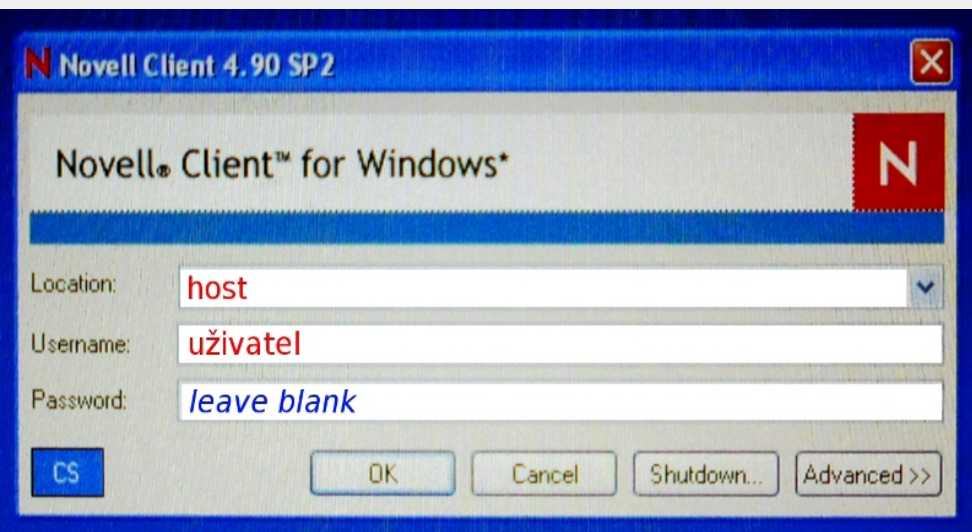

Internet, Wi-Fi and IT - CUNI, Faculty of Education

■ Study room ('Studovna')

- Ground floor (behind entrance glass door turn left, then go through the corridor and turn 2 x right)
- PC Logging: *host* + *uživatel* + no password
- Internet, Printer, Scanner