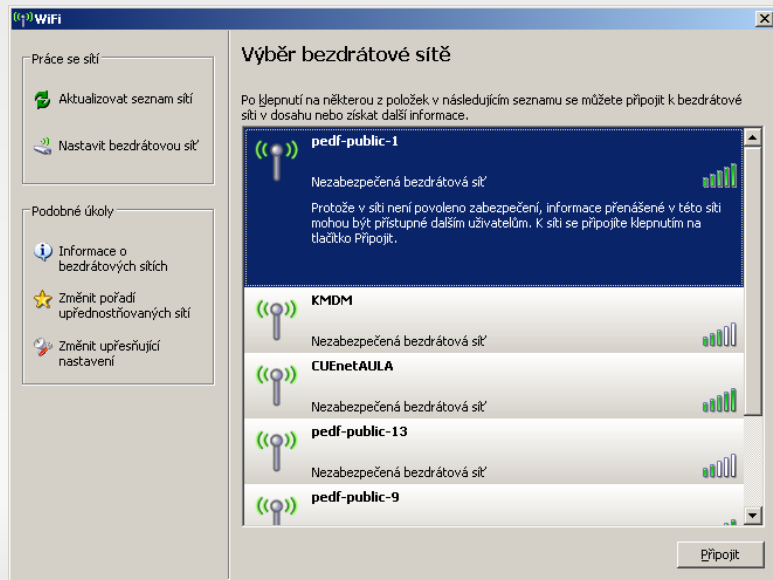

Wi-Fi

- Connect to the network 'pedf-public-x' or 'pedf-erasmus'.
- **Open your web browser and open any web page you want.** You will be redirected to the login page.
- **Fill in your login and password** and you will be redirected to the web page you wanted.